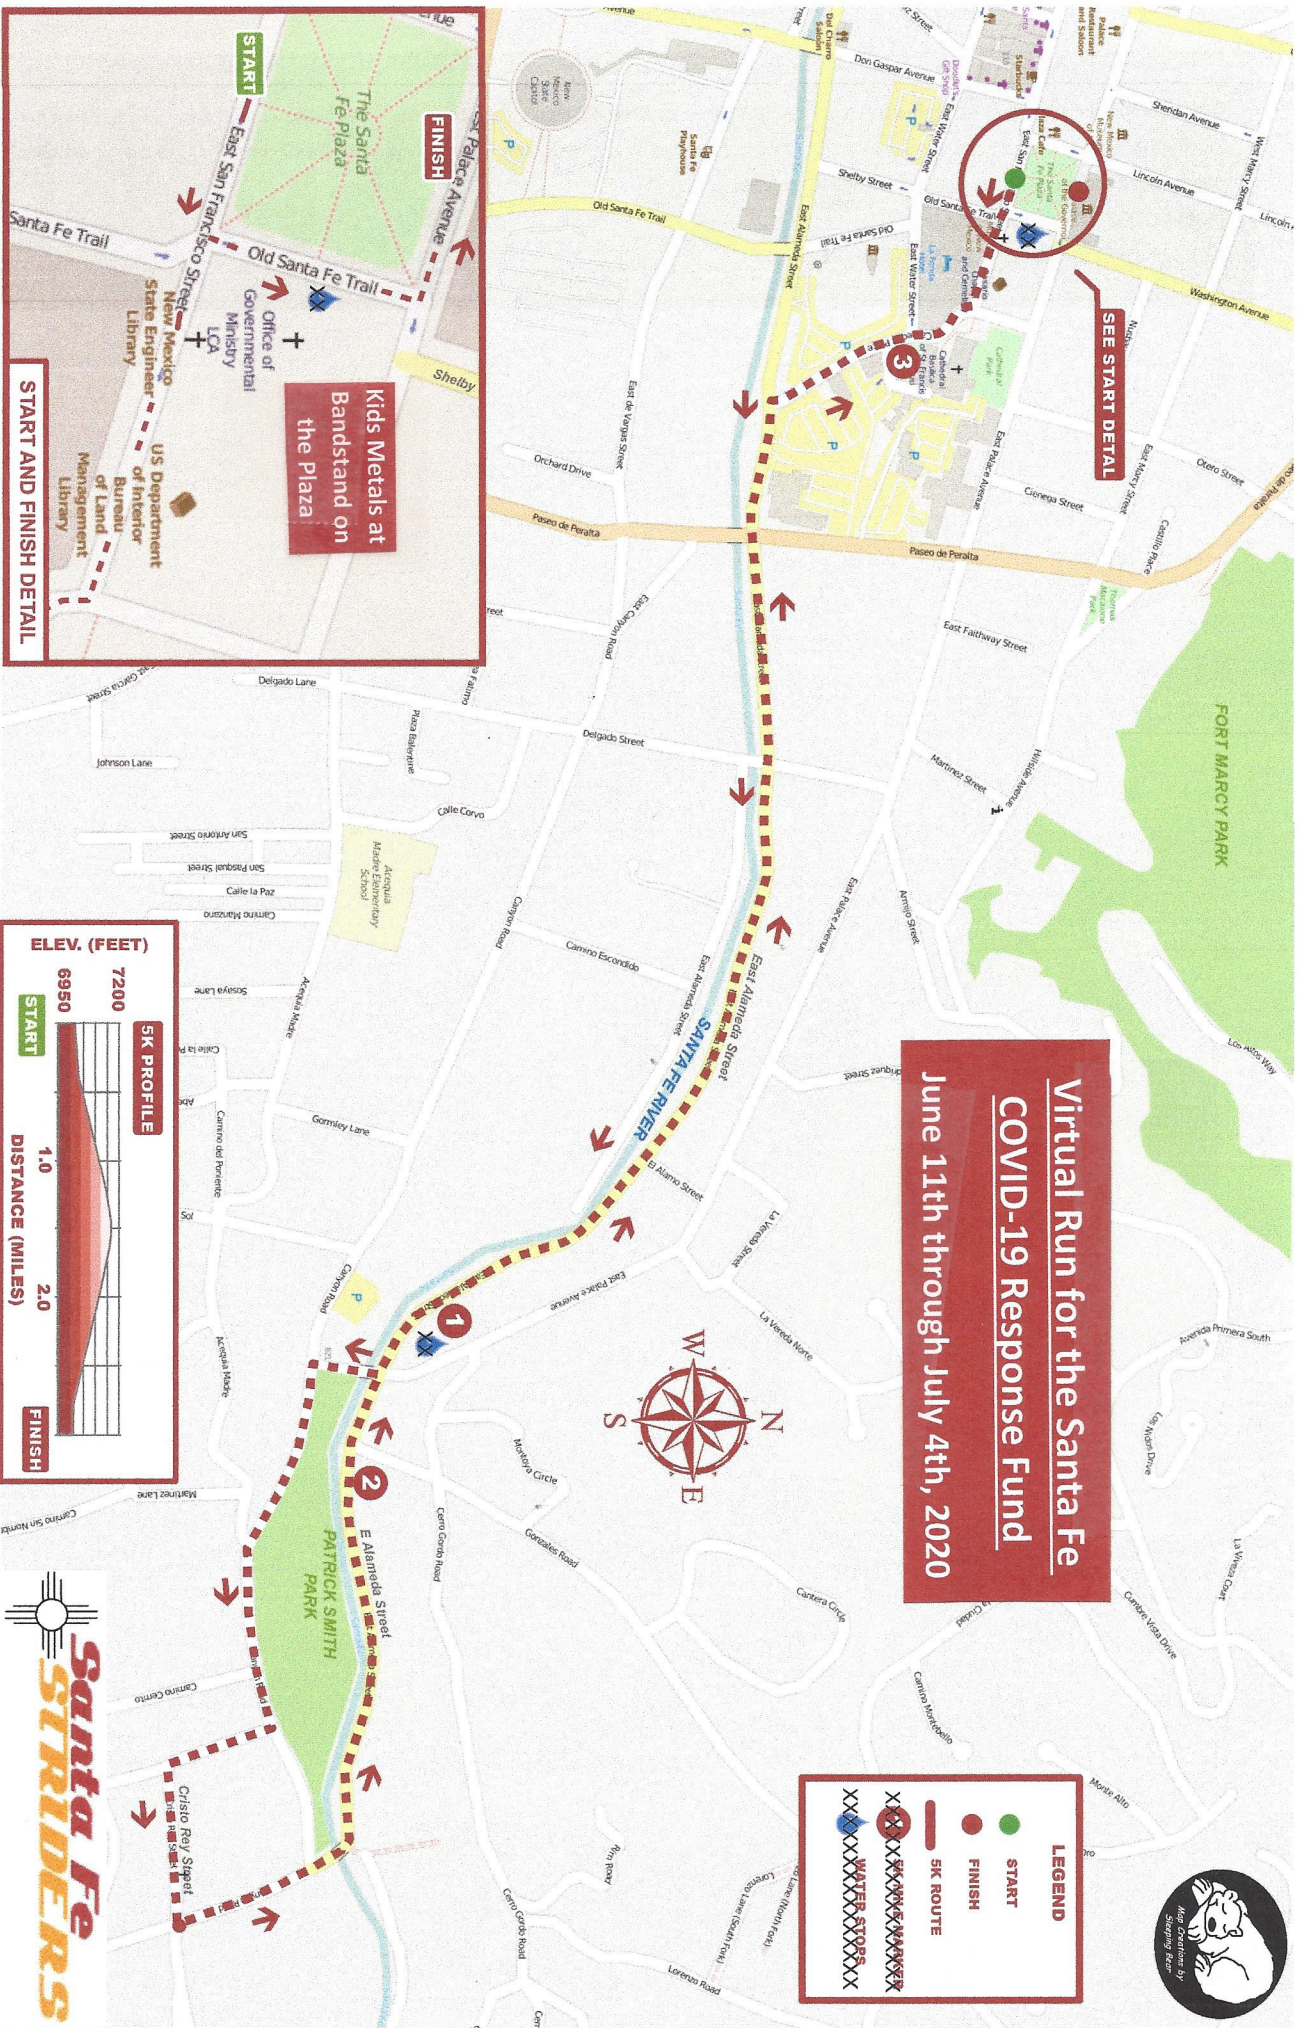

Virtual Run for the Santa Fe COVID-19 Response Fund
 June 11th through July 4th, 2020

LEGEND

- START
- FINISH
- 5K ROUTE
- WATER STOPS

START AND FINISH DETAIL

Kids Metals at the Plaza

START (Green dot) and **FINISH** (Red dot) are located at the intersection of East Santa Fe Trail and East Palanca Avenue. Landmarks include the Office of the Governor, the US Department of the Interior, and the Santa Fe Plaza.